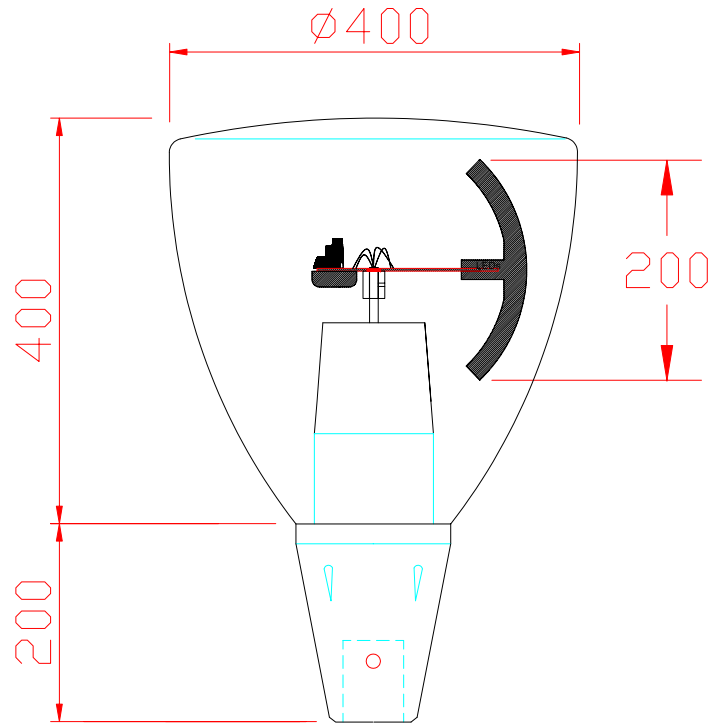

Memory: 256 MB RAM (512 MB RAM recommended)

Hard drive: 50 MB free hard drive space.

Serial Port: D-SUB 9 pin RS232 port or USB 2.0 high speed

☑ Hardware:

	iCone	iCube	iBulb	iDiamond	iBall-Classic	iBall500	Remark
							
Diameter (mm)	400	360	500	360	300	500	
Display color	Red, Green, Blue, Sky Blue, Mauve, Yellow, Black						
Display height(mm)	200	200	295	200	200	295	
LED	73	73	85	73	73	85	
Visual Pixel	62000	62000	72250	62000	62000	72250	
Power consumption (W)	60	60	120	60	60	120	
Animation rate	30~33 frames / second						
Memory	1024 images						Ex. 73 x 128 / image
Dome Material	Polycarbonate						
Uploading interface	RS232						
AC input / DC output	AC input 100-240V, 50/60Hz / DC output 24V 2.5A ~ 5A						
Packing contents	iLight / Switching Power / AC cable / Software CD						
N.W / G.W (kgs)	6.0 / 8.6	4.6 / 6.6	6.5 / 9.6	6.8/7.8	4.8 / 6.9	7.0/9.8	
Carton dimension(cm)	50 x 50 x 70	45 x 45x 48	58 x 58x 85	58 x 58 x58	58 x 58 x 65	58 x 58 x 60	

☑ Hardware:

	ICone	iCube	iBulb	iDiamond	iBall-Classic	iBall500	Remark
							
Diameter (mm)	400	360	500	360	300	500	
Display color	Red, Green, Blue, Sky Blue, Mauve, Yellow, Black						
Display height(mm)	200	200	295	200	200	295	
LED	73	73	85	73	73	85	
Visual Pixel	62000	62000	72250	62000	62000	72250	
Power consumption (W)	60	60	120	60	60	120	
Animation rate	30~33 frames / second						
Memory	1024 images						Ex. 73 x 128 / image
Dome Material	Polycarbonate						
Uploading interface	RS232						
AC input / DC output	AC input 100-240V, 50/60Hz / DC output 24V 2.5A ~ 5A						
Packing contents	iLight / Switching Power / AC cable / Software CD						
N.W / G.W (kgs)	6.0 / 8.6	4.6 / 6.6	6.5 / 9.6	6.8/7.8	4.8 / 6.9	7.0/9.8	
Carton dimension(cm)	50 x 50 x 70	45 x 45x 48	58 x 58x 85	58 x 58 x58	58 x 58 x 65	58 x 58 x 60	