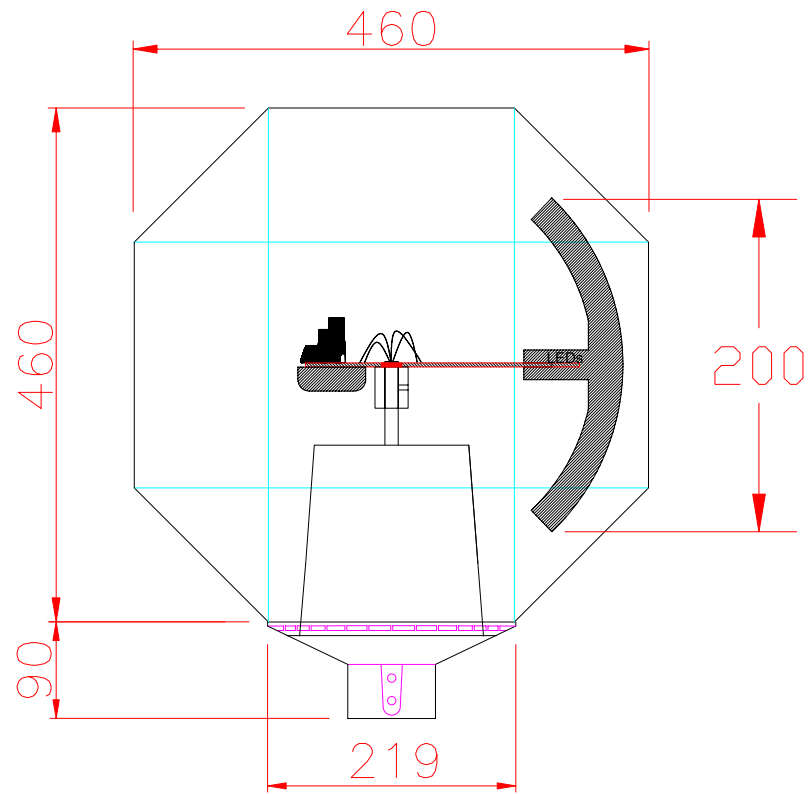

☑ Hardware:

	ICone	iCube	iBulb	iDiamond	iBall-Classic	iBall500	Remark
							
Diameter (mm)	400	360	500	360	300	500	
Display color	Red, Green, Blue, Sky Blue, Mauve, Yellow, Black						
Display height(mm)	200	200	295	200	200	295	
LED	73	73	85	73	73	85	
Visual Pixel	62000	62000	72250	62000	62000	72250	
Power consumption (W)	60	60	120	60	60	120	
Animation rate	30~33 frames / second						
Memory	1024 images						Ex. 73 x 128 / image
Dome Material	Polycarbonate						
Uploading interface	RS232						
AC input / DC output	AC input 100-240V, 50/60Hz / DC output 24V 2.5A ~ 5A						
Packing contents	iLight / Switching Power / AC cable / Software CD						
N.W / G.W (kgs)	6.0 / 8.6	4.6 / 6.6	6.5 / 9.6	6.8/7.8	4.8 / 6.9	7.0/9.8	
Carton dimension(cm)	50 x 50 x 70	45 x 45x 48	58 x 58x 85	58 x 58 x58	58 x 58 x 65	58 x 58 x 60	

Memory: 256 MB RAM (512 MB RAM recommended)

Hard drive: 50 MB free hard drive space.

Serial Port: D-SUB 9 pin RS232 port or USB 2.0 high speed

Hardware:

	ICone	iCube	iBulb	iDiamond	iBall-Classic	iBall500	Remark
							
Diameter (mm)	400	360	500	360	300	500	
Display color	Red, Green, Blue, Sky Blue, Mauve, Yellow, Black						
Display height(mm)	200	200	295	200	200	295	
LED	73	73	85	73	73	85	
Visual Pixel	62000	62000	72250	62000	62000	72250	
Power consumption (W)	60	60	120	60	60	120	
Animation rate	30~33 frames / second						
Memory	1024 images						Ex. 73 x 128 / image
Dome Material	Polycarbonate						
Uploading interface	RS232						
AC input / DC output	AC input 100-240V, 50/60Hz / DC output 24V 2.5A ~ 5A						
Packing contents	iLight / Switching Power / AC cable / Software CD						
N.W / G.W (kgs)	6.0 / 8.6	4.6 / 6.6	6.5 / 9.6	6.8/7.8	4.8 / 6.9	7.0/9.8	
Carton dimension(cm)	50 x 50 x 70	45 x 45x 48	58 x 58x 85	58 x 58 x58	58 x 58 x 65	58 x 58 x 60	