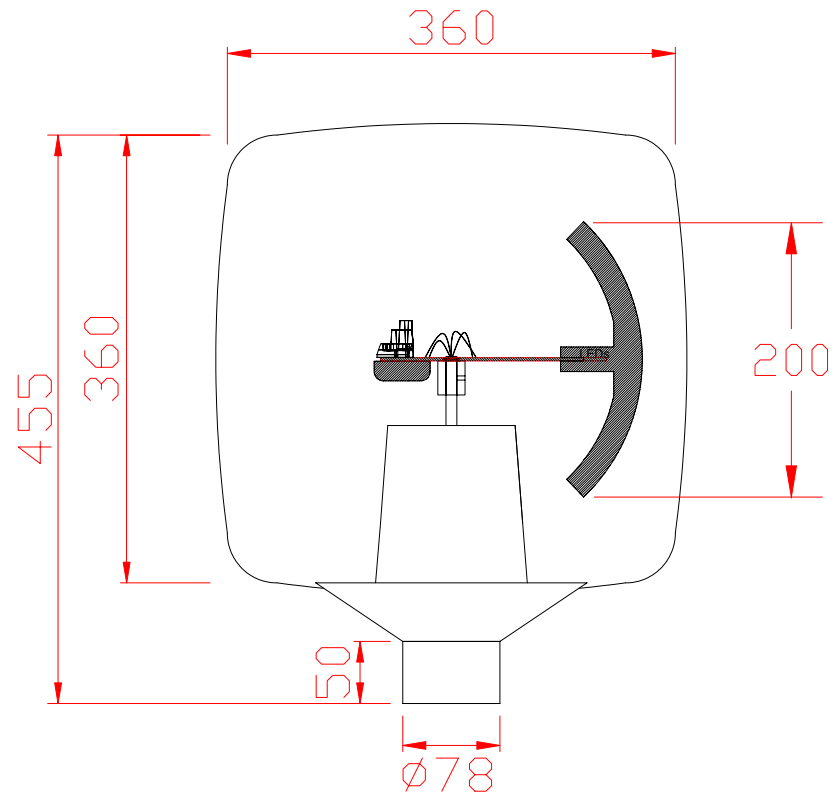

Memory: 256 MB RAM (512 MB RAM recommended)

Hard drive: 50 MB free hard drive space.

Serial Port: D-SUB 9 pin RS232 port or USB 2.0 high speed

☑ Hardware:

	iCone	iCube	iBulb	iDiamond	iBall-Classic	iBall500	Remark
							
Diameter (mm)	400	360	500	360	300	500	
Display color	Red, Green, Blue, Sky Blue, Mauve, Yellow, Black						
Display height(mm)	200	200	295	200	200	295	
LED	73	73	85	73	73	85	
Visual Pixel	62000	62000	72250	62000	62000	72250	
Power consumption (W)	60	60	120	60	60	120	
Animation rate	30~33 frames / second						
Memory	1024 images						Ex. 73 x 128 / image
Dome Material	Polycarbonate						
Uploading interface	RS232						
AC input / DC output	AC input 100-240V, 50/60Hz / DC output 24V 2.5A ~ 5A						
Packing contents	iLight / Switching Power / AC cable / Software CD						
N.W / G.W (kgs)	6.0 / 8.6	4.6 / 6.6	6.5 / 9.6	6.8/7.8	4.8 / 6.9	7.0/9.8	
Carton dimension(cm)	50 x 50 x 70	45 x 45x 48	58 x 58x 85	58 x 58 x58	58 x 58 x 65	58 x 58 x 60	

☑ Hardware:

	ICone	iCube	iBulb	iDiamond	iBall-Classic	iBall500	Remark
							
Diameter (mm)	400	360	500	360	300	500	
Display color	Red, Green, Blue, Sky Blue, Mauve, Yellow, Black						
Display height(mm)	200	200	295	200	200	295	
LED	73	73	85	73	73	85	
Visual Pixel	62000	62000	72250	62000	62000	72250	
Power consumption (W)	60	60	120	60	60	120	
Animation rate	30~33 frames / second						
Memory	1024 images						Ex. 73 x 128 / image
Dome Material	Polycarbonate						
Uploading interface	RS232						
AC input / DC output	AC input 100-240V, 50/60Hz / DC output 24V 2.5A ~ 5A						
Packing contents	iLight / Switching Power / AC cable / Software CD						
N.W / G.W (kgs)	6.0 / 8.6	4.6 / 6.6	6.5 / 9.6	6.8/7.8	4.8 / 6.9	7.0/9.8	
Carton dimension(cm)	50 x 50 x 70	45 x 45x 48	58 x 58x 85	58 x 58 x58	58 x 58 x 65	58 x 58 x 60	