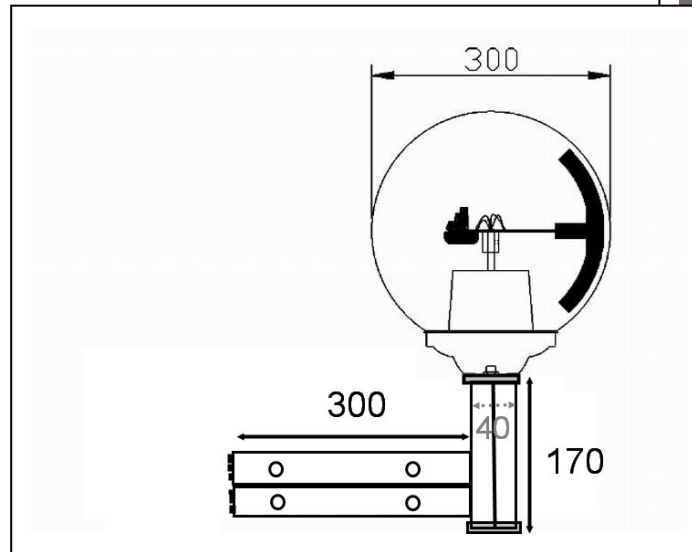

SPACEWRITER

6.2

Lock

External

Adjust

SPACEWRITER

iBall-Octa

6.1