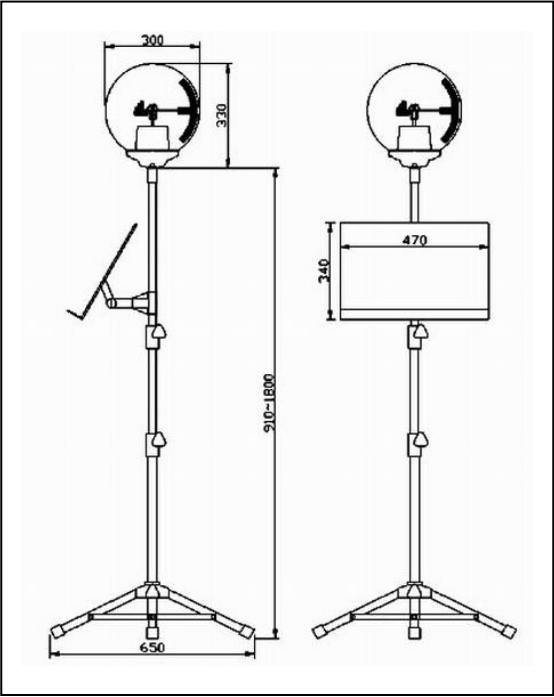

SPACEWRITER

6.2

Lock

External

Adjust

SPACEWRITER

iBall-Octa

6.1